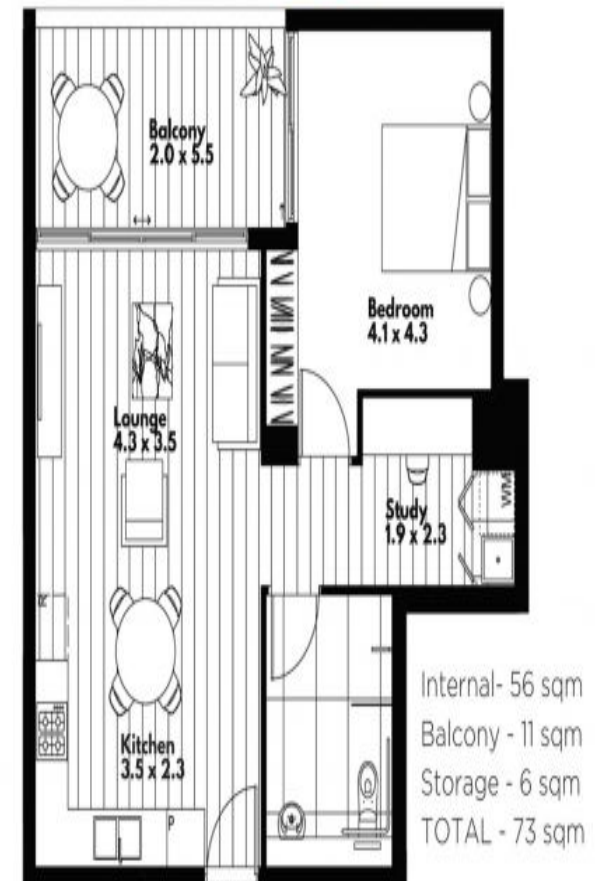

CONTACT

Cameron Nicholls 0421 733 118

NICHOLLS & CO
ESTATE AGENTS

*Disclaimer:

NICHOLLS & CO
ESTATE AGENTS